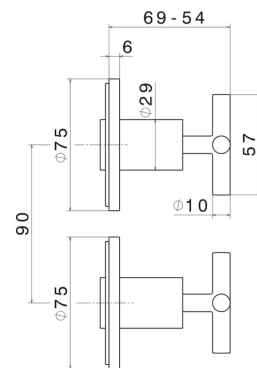

BLINK

70857E.47.083

Complete concealed shower group with 1/2" in and out connections - finish Groove Bronze

External part

Groove Bronze

FEATURES

Material	Brass
Installation	Wall concealed part
Hole type	2 holes
Water mixing	Mechanical
Required for installation	<u>27754.00.000</u>

TECHNICAL DRAWING

BLINK

70857E.47.083

Complete concealed shower group with 1/2" in and out connections - finish Groove Bronze

AVAILABLE FINISHES

47.083

Groove Bronze

01.093