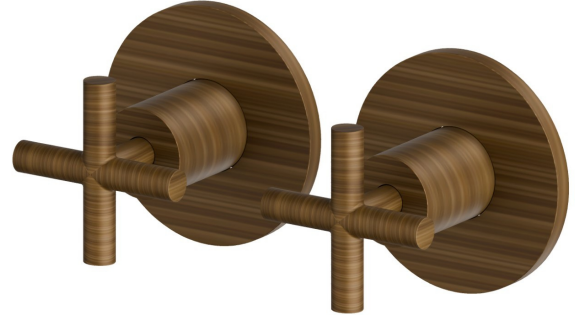

BLINK

70857E.47.083

Complete concealed shower group with 1/2" in and out connections - finish Groove Bronze

External part

Groove Bronze

FEATURES

Material	Brass
Installation	Wall concealed part
Hole type	2 holes
Water mixing	Mechanical
Required for installation	<u>27754.00.000</u>

TECHNICAL DRAWING

BLINK

70857E.47.083

Complete concealed shower group with 1/2" in and out connections - finish Groove Bronze

AVAILABLE FINISHES

47.083

Groove Bronze

01.093

finish PVD Brushed Pale Gold

61.020

finish PVD Glossy Gold