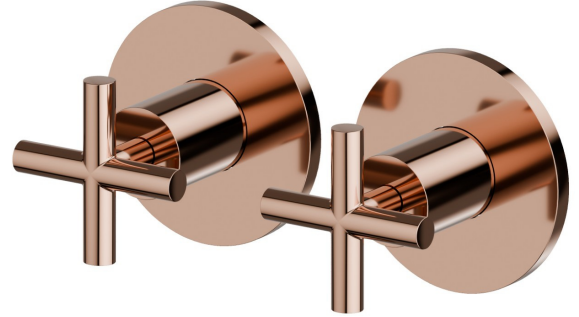

BLINK

70857E.58.061

Complete concealed shower group with 1/2" in and out connections - finish PVD Copper Bronze

External part

PVD Copper Bronze

FEATURES

Material	Brass
Installation	Wall concealed part
Hole type	2 holes
Water mixing	Mechanical
Required for installation	<u>27754.00.000</u>

TECHNICAL DRAWING

BLINK

70857E.58.061

Complete concealed shower group with 1/2" in and out connections - finish PVD Copper Bronze

AVAILABLE FINISHES

58.061

PVD Copper Bronze

01.093

finish Matt Black

21.018

finish Chrome

47.083

finish Groove Bronze

58.063

finish PVD Gun Metal

59.098

finish PVD Brushed Pale Gold

61.020

finish PVD Glossy Gold