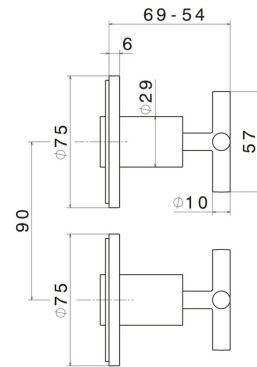

BLINK

70857E.58.061

Complete concealed shower group with 1/2" in and out connections - finish PVD Copper Bronze

External part

PVD Copper Bronze

FEATURES

Material	Brass
Installation	Wall concealed part
Hole type	2 holes
Water mixing	Mechanical
Required for installation	<u>27754.00.000</u>

TECHNICAL DRAWING

BLINK

70857E.58.061

Complete concealed shower group with 1/2" in and out connections - finish PVD Copper Bronze

AVAILABLE FINISHES

58.061

PVD Copper Bronze

01.093