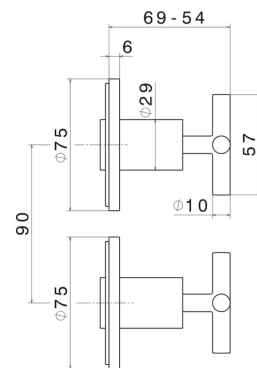

BLINK

70857E.58.063

Complete concealed shower group with 1/2" in and out connections - finish PVD Gun Metal

External part

PVD Gun Metal

FEATURES

Material	Brass
Installation	Wall concealed part
Hole type	2 holes
Water mixing	Mechanical
Required for installation	<u>27754.00.000</u>

TECHNICAL DRAWING

AR Preview
try it in your home

More Details
on our [website](#)

BLINK

70857E.58.063

Complete concealed shower group with 1/2" in and out connections - finish PVD Gun Metal

AVAILABLE FINISHES