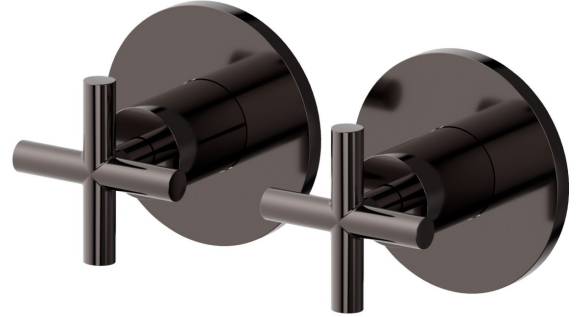

BLINK

70857E.58.063

Complete concealed shower group with 1/2" in and out connections - finish PVD Gun Metal

External part

PVD Gun Metal

FEATURES

Material	Brass
Installation	Wall concealed part
Hole type	2 holes
Water mixing	Mechanical
Required for installation	<u>27754.00.000</u>

TECHNICAL DRAWING

AR Preview
try it in your home

More Details
on our [website](#)

BLINK

70857E.58.063

Complete concealed shower group with 1/2" in and out connections - finish PVD Gun Metal

AVAILABLE FINISHES

58.063

PVD Gun Metal

01.093

finish Matt Black

21.018

finish Chrome

47.083

finish Groove Bronze