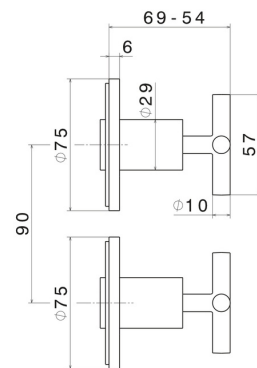

BLINK

70857E.59.098

Complete concealed shower group with 1/2" in and out connections - finish PVD Brushed Pale Gold

External part

FEATURES

Material	Brass
Installation	Wall concealed part
Hole type	2 holes
Water mixing	Mechanical
Required for installation	<u>27754.00.000</u>

TECHNICAL DRAWING

BLINK

70857E.59.098

Complete concealed shower group with 1/2" in and out connections - finish PVD Brushed Pale Gold

AVAILABLE FINISHES

59.098

PVD Brushed Pale Gold

01.093