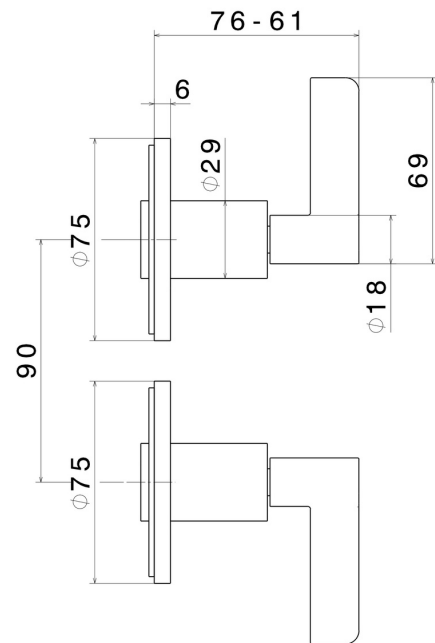

# BLINK CHIC

**71057E.01.093**

Complete concealed shower group with 1/2" in and out connections - finish Matt Black

External part

## FEATURES

|                           |                            |
|---------------------------|----------------------------|
| Material                  | <b>Brass</b>               |
| Installation              | <b>Wall mounted</b>        |
| Hole type                 | <b>2 holes</b>             |
| Water mixing              | <b>Mechanical</b>          |
| Required for installation | <b><u>27754.00.000</u></b> |

## TECHNICAL DRAWING

 **AR Preview**  
try it in your home

**More Details**  
on our [website](#)

**BLINK CHIC**

**71057E.01.093**

Complete concealed shower group with 1/2" in and out connections - finish Matt Black