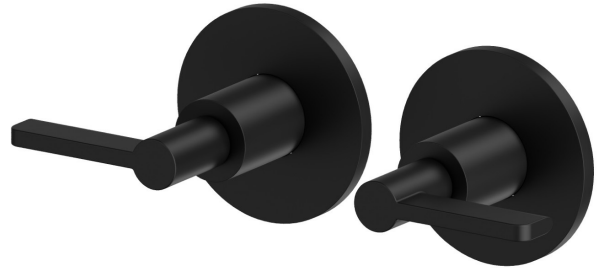

# BLINK CHIC

**71057E.01.093**

Complete concealed shower group with 1/2" in and out connections - finish Matt Black

External part

## FEATURES

|                           |                            |
|---------------------------|----------------------------|
| Material                  | <b>Brass</b>               |
| Installation              | <b>Wall mounted</b>        |
| Hole type                 | <b>2 holes</b>             |
| Water mixing              | <b>Mechanical</b>          |
| Required for installation | <b><u>27754.00.000</u></b> |

## TECHNICAL DRAWING

 **AR Preview**  
try it in your home

**More Details**  
on our [website](#)

**BLINK CHIC**

**71057E.01.093**

Complete concealed shower group with 1/2" in and out connections - finish Matt Black