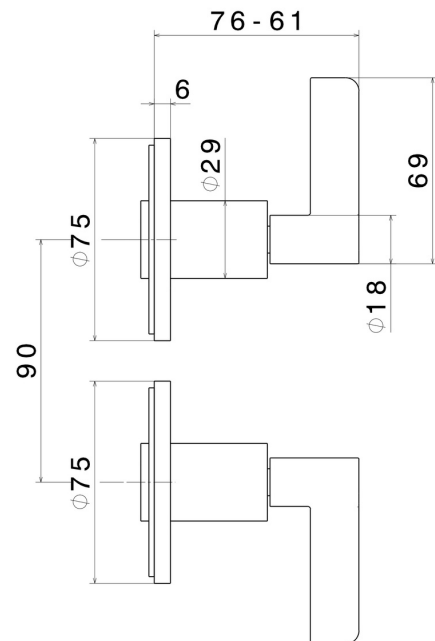

# BLINK CHIC

**71057E.21.018**

Complete concealed shower group with 1/2" in and out connections - finish Chrome

External part

## FEATURES

Material	<b>Brass</b>
Installation	<b>Wall mounted</b>
Hole type	<b>2 holes</b>
Water mixing	<b>Mechanical</b>
Required for installation	<b><u>27754.00.000</u></b>

## TECHNICAL DRAWING

**BLINK CHIC**

**71057E.21.018**

Complete concealed shower group with 1/2" in and out connections - finish Chrome

**AVAILABLE FINISHES**

---

**21.018**

Chrome