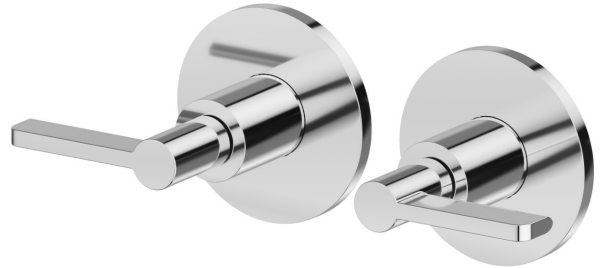

# BLINK CHIC

**71057E.21.018**

Complete concealed shower group with 1/2" in and out connections - finish Chrome

External part

## FEATURES

Material	<b>Brass</b>
Installation	<b>Wall mounted</b>
Hole type	<b>2 holes</b>
Water mixing	<b>Mechanical</b>
Required for installation	<b><u>27754.00.000</u></b>

## TECHNICAL DRAWING

**BLINK CHIC**

**71057E.21.018**

Complete concealed shower group with 1/2" in and out connections - finish Chrome

**AVAILABLE FINISHES**

---

**21.018**

Chrome