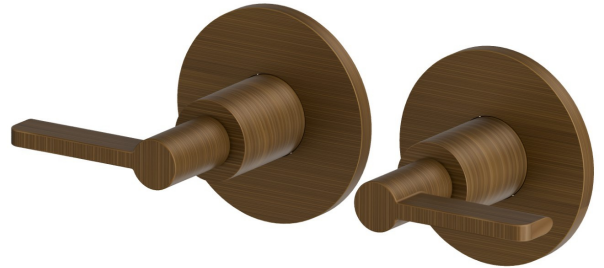

BLINK CHIC

71057E.47.083

Complete concealed shower group with 1/2" in and out connections - finish Groove Bronze

External part

Groove Bronze

FEATURES

Material	Brass
Installation	Wall mounted
Hole type	2 holes
Water mixing	Mechanical
Required for installation	<u>27754.00.000</u>

TECHNICAL DRAWING

BLINK CHIC

71057E.47.083

Complete concealed shower group with 1/2" in and out connections - finish Groove Bronze

AVAILABLE FINISHES

47.083

Groove Bronze

01.093

finish PVD Brushed Pale Gold

61.020

finish PVD Glossy Gold