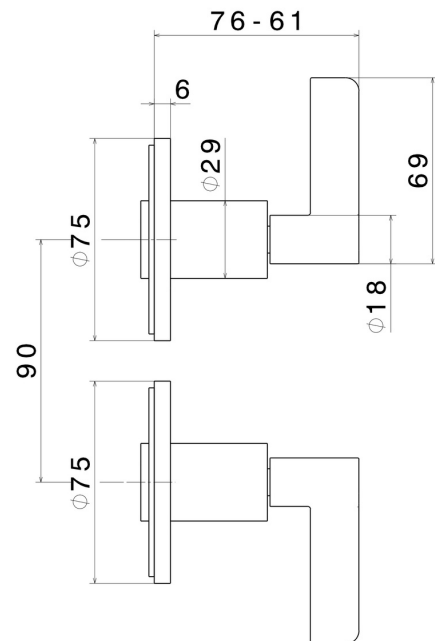

BLINK CHIC

71057E.47.083

Complete concealed shower group with 1/2" in and out connections - finish Groove Bronze

External part

Groove Bronze

FEATURES

Material	Brass
Installation	Wall mounted
Hole type	2 holes
Water mixing	Mechanical
Required for installation	<u>27754.00.000</u>

TECHNICAL DRAWING

BLINK CHIC

71057E.47.083

Complete concealed shower group with 1/2" in and out connections - finish Groove Bronze

AVAILABLE FINISHES

47.083

Groove Bronze

01.093