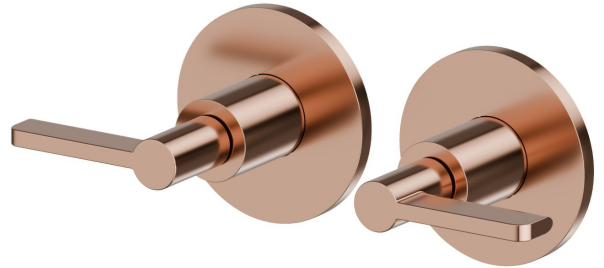

BLINK CHIC

71057E.58.061

Complete concealed shower group with 1/2" in and out connections - finish PVD Copper Bronze

External part

PVD Copper Bronze

FEATURES

Material	Brass
Installation	Wall mounted
Hole type	2 holes
Water mixing	Mechanical
Required for installation	<u>27754.00.000</u>

TECHNICAL DRAWING

BLINK CHIC

71057E.58.061

Complete concealed shower group with 1/2" in and out connections - finish PVD Copper Bronze

AVAILABLE FINISHES

58.061

PVD Copper Bronze

01.093

finish Matt Black

21.018

finish Chrome

47.083

finish Groove Bronze

58.063

finish PVD Gun Metal

59.098

finish PVD Brushed Pale Gold

61.020

finish PVD Glossy Gold