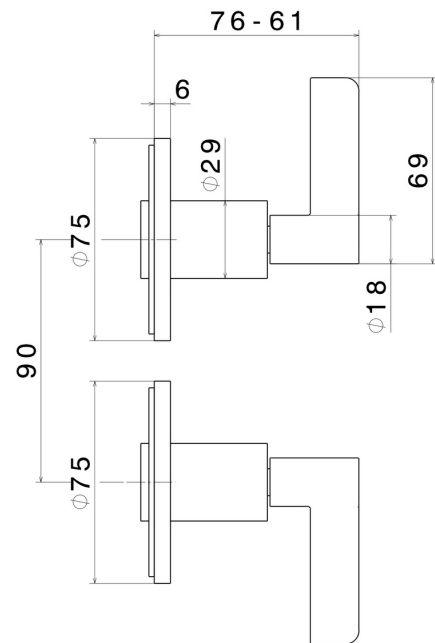

BLINK CHIC

71057E.58.061

Complete concealed shower group with 1/2" in and out connections - finish PVD Copper Bronze

External part

PVD Copper Bronze

FEATURES

Material	Brass
Installation	Wall mounted
Hole type	2 holes
Water mixing	Mechanical
Required for installation	<u>27754.00.000</u>

TECHNICAL DRAWING

BLINK CHIC

71057E.58.061

Complete concealed shower group with 1/2" in and out connections - finish PVD Copper Bronze

AVAILABLE FINISHES

58.061

PVD Copper Bronze

01.093