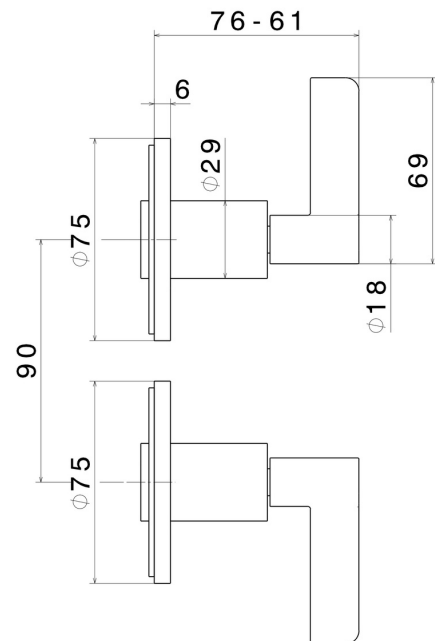

BLINK CHIC

71057E.58.063

Complete concealed shower group with 1/2" in and out connections - finish PVD Gun Metal

External part

PVD Gun Metal

FEATURES

Material	Brass
Installation	Wall mounted
Hole type	2 holes
Water mixing	Mechanical
Required for installation	<u>27754.00.000</u>

TECHNICAL DRAWING

BLINK CHIC

71057E.58.063

Complete concealed shower group with 1/2" in and out connections - finish PVD Gun Metal

AVAILABLE FINISHES

58.063

PVD Gun Metal

01.093