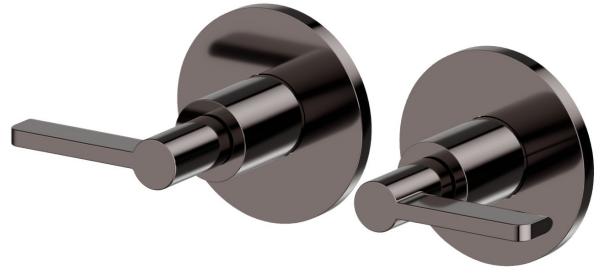

BLINK CHIC

71057E.58.063

Complete concealed shower group with 1/2" in and out connections - finish PVD Gun Metal

External part

PVD Gun Metal

FEATURES

Material	Brass
Installation	Wall mounted
Hole type	2 holes
Water mixing	Mechanical
Required for installation	<u>27754.00.000</u>

TECHNICAL DRAWING

BLINK CHIC

71057E.58.063

Complete concealed shower group with 1/2" in and out connections - finish PVD Gun Metal

AVAILABLE FINISHES

58.063

PVD Gun Metal

01.093

finish PVD Brushed Pale Gold

61.020

finish PVD Glossy Gold