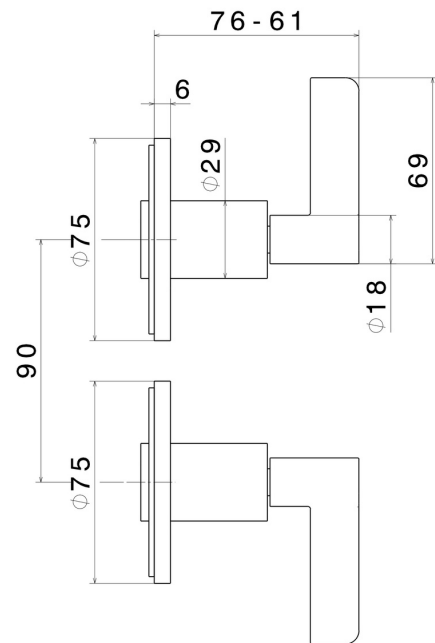

BLINK CHIC

71057E.59.098

Complete concealed shower group with 1/2" in and out connections - finish PVD Brushed Pale Gold

External part

FEATURES

Material	Brass
Installation	Wall mounted
Hole type	2 holes
Water mixing	Mechanical
Required for installation	<u>27754.00.000</u>

TECHNICAL DRAWING

BLINK CHIC

71057E.59.098

Complete concealed shower group with 1/2" in and out connections - finish PVD Brushed Pale Gold

AVAILABLE FINISHES

59.098

PVD Brushed Pale Gold

01.093