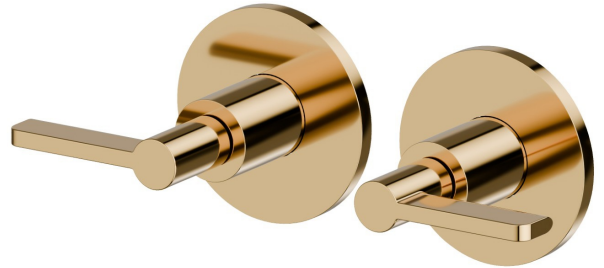

BLINK CHIC

71057E.61.020

Complete concealed shower group with 1/2" in and out connections - finish PVD Glossy Gold

External part

PVD Glossy Gold

FEATURES

Material	Brass
Installation	Wall mounted
Hole type	2 holes
Water mixing	Mechanical
Required for installation	<u>27754.00.000</u>

TECHNICAL DRAWING

AR Preview
try it in your home

More Details
on our [website](#)

BLINK CHIC

71057E.61.020

Complete concealed shower group with 1/2" in and out connections - finish PVD Glossy Gold

AVAILABLE FINISHES

61.020

PVD Glossy Gold

01.093

finish Matt Black

21.018

finish Chrome

47.083

finish Groove Bronze