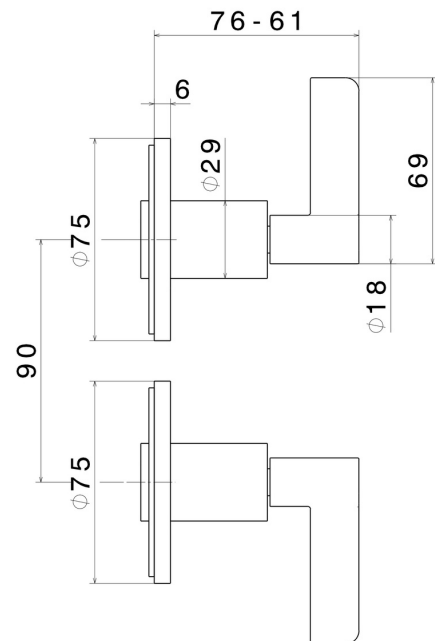

BLINK CHIC

71057E.61.020

Complete concealed shower group with 1/2" in and out connections - finish PVD Glossy Gold

External part

PVD Glossy Gold

FEATURES

Material	Brass
Installation	Wall mounted
Hole type	2 holes
Water mixing	Mechanical
Required for installation	<u>27754.00.000</u>

TECHNICAL DRAWING

AR Preview
try it in your home

More Details
on our [website](#)

BLINK CHIC

71057E.61.020

Complete concealed shower group with 1/2" in and out connections - finish PVD Glossy Gold

AVAILABLE FINISHES