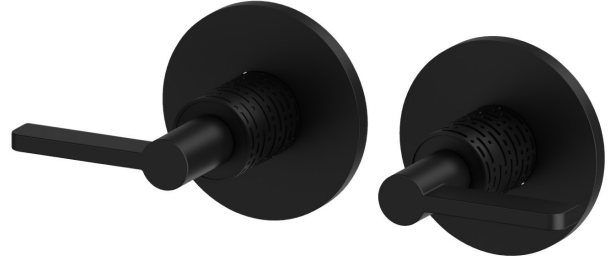

BLINK CHIC

71157E.01.093

Complete concealed shower group with 1/2" in and out connections - finish Matt Black

Luxury. External part

FEATURES

Material	Brass
Installation	Wall mounted
Hole type	2 holes
Water mixing	Mechanical
Required for installation	<u>27754.00.000</u>

TECHNICAL DRAWING

AR Preview
try it in your home

More Details
on our [website](#)

BLINK CHIC

71157E.01.093

Complete concealed shower group with 1/2" in and out connections - finish Matt Black

AVAILABLE FINISHES

01.093

Matt Black

21.018

finish Chrome

47.083

finish Groove Bronze

58.061

finish PVD Copper Bronze