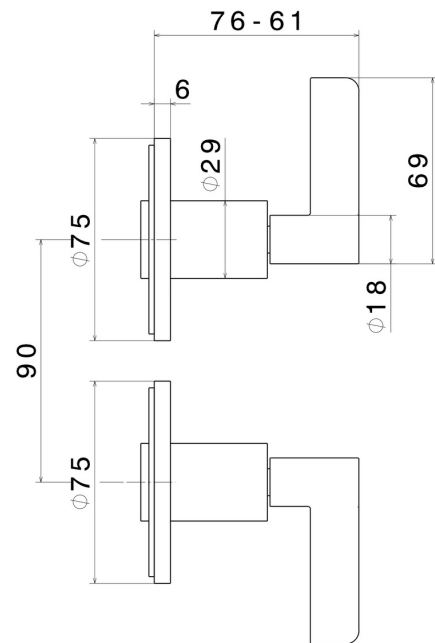

BLINK CHIC

71157E.01.093

Complete concealed shower group with 1/2" in and out connections - finish Matt Black

Luxury. External part

FEATURES

Material	Brass
Installation	Wall mounted
Hole type	2 holes
Water mixing	Mechanical
Required for installation	<u>27754.00.000</u>

TECHNICAL DRAWING

AR Preview
try it in your home

More Details
on our [website](#)

BLINK CHIC

71157E.01.093

Complete concealed shower group with 1/2" in and out connections - finish Matt Black

AVAILABLE FINISHES