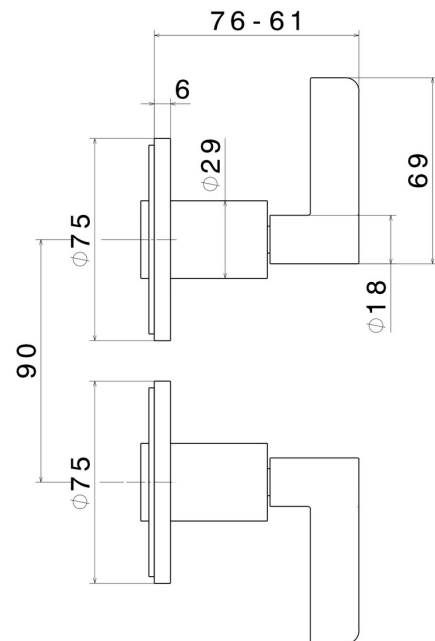

# BLINK CHIC

**71157E.21.018**

Complete concealed shower group with 1/2" in and out connections - finish Chrome

Luxury. External part

## FEATURES

|                           |                            |
|---------------------------|----------------------------|
| Material                  | <b>Brass</b>               |
| Installation              | <b>Wall mounted</b>        |
| Hole type                 | <b>2 holes</b>             |
| Water mixing              | <b>Mechanical</b>          |
| Required for installation | <b><u>27754.00.000</u></b> |

## TECHNICAL DRAWING

**BLINK CHIC**

**71157E.21.018**

Complete concealed shower group with 1/2" in and out connections - finish Chrome

**AVAILABLE FINISHES**

---

**21.018**

Chrome