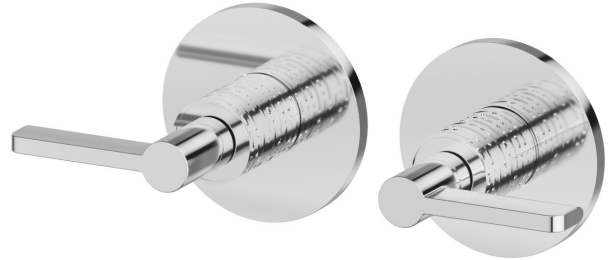

# BLINK CHIC

**71157E.21.018**

Complete concealed shower group with 1/2" in and out connections - finish Chrome

Luxury. External part

## FEATURES

|                           |                            |
|---------------------------|----------------------------|
| Material                  | <b>Brass</b>               |
| Installation              | <b>Wall mounted</b>        |
| Hole type                 | <b>2 holes</b>             |
| Water mixing              | <b>Mechanical</b>          |
| Required for installation | <b><u>27754.00.000</u></b> |

## TECHNICAL DRAWING

**BLINK CHIC**

**71157E.21.018**

Complete concealed shower group with 1/2" in and out connections - finish Chrome

**AVAILABLE FINISHES**

---

**21.018**

Chrome