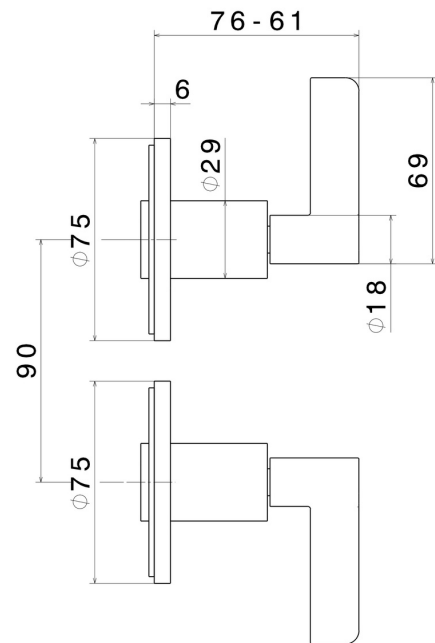

BLINK CHIC

71157E.47.083

Complete concealed shower group with 1/2" in and out connections - finish Groove Bronze

Luxury. External part

Groove Bronze

FEATURES

Material	Brass
Installation	Wall mounted
Hole type	2 holes
Water mixing	Mechanical
Required for installation	<u>27754.00.000</u>

TECHNICAL DRAWING

BLINK CHIC

71157E.47.083

Complete concealed shower group with 1/2" in and out connections - finish Groove Bronze

AVAILABLE FINISHES

47.083

Groove Bronze

01.093