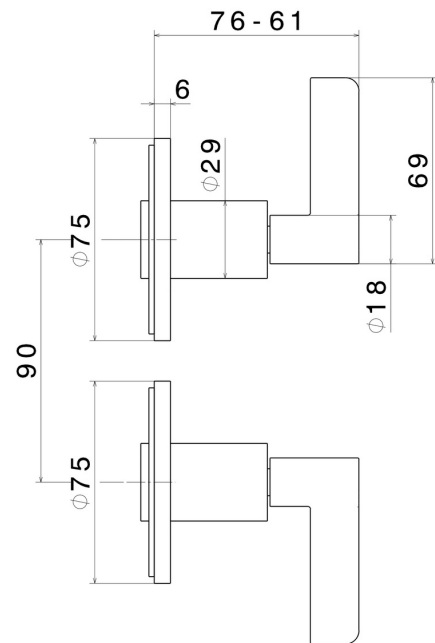

# BLINK CHIC

**71157E.58.061**

Complete concealed shower group with 1/2" in and out connections - finish PVD Copper Bronze

Luxury. External part

PVD Copper Bronze

## FEATURES

Material	<b>Brass</b>
Installation	<b>Wall mounted</b>
Hole type	<b>2 holes</b>
Water mixing	<b>Mechanical</b>
Required for installation	<b><u>27754.00.000</u></b>

## TECHNICAL DRAWING

**BLINK CHIC**

**71157E.58.061**

Complete concealed shower group with 1/2" in and out connections - finish PVD Copper Bronze

**AVAILABLE FINISHES**

---

**58.061**

PVD Copper Bronze