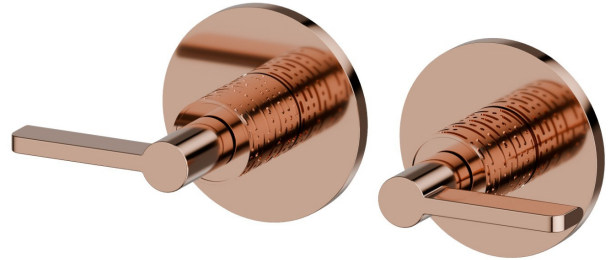

# BLINK CHIC

**71157E.58.061**

Complete concealed shower group with 1/2" in and out connections - finish PVD Copper Bronze

Luxury. External part

PVD Copper Bronze

## FEATURES

Material	<b>Brass</b>
Installation	<b>Wall mounted</b>
Hole type	<b>2 holes</b>
Water mixing	<b>Mechanical</b>
Required for installation	<b><u>27754.00.000</u></b>

## TECHNICAL DRAWING

**BLINK CHIC**

**71157E.58.061**

Complete concealed shower group with 1/2" in and out connections - finish PVD Copper Bronze

**AVAILABLE FINISHES**

---

**58.061**

PVD Copper Bronze

**01.093**

finish Matt Black

**21.018**

finish Chrome

**47.083**

finish Groove Bronze

**58.063**

finish PVD Gun Metal