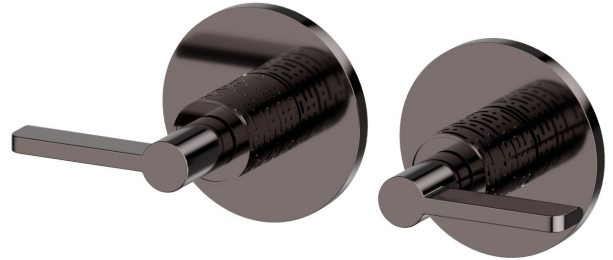

# BLINK CHIC

**71157E.58.063**

Complete concealed shower group with 1/2" in and out connections - finish PVD Gun Metal

Luxury. External part

## FEATURES

Material	<b>Brass</b>
Installation	<b>Wall mounted</b>
Hole type	<b>2 holes</b>
Water mixing	<b>Mechanical</b>
Required for installation	<b><u>27754.00.000</u></b>

## TECHNICAL DRAWING

 **AR Preview**  
try it in your home

More Details  
on our [website](#)

**BLINK CHIC**

**71157E.58.063**

Complete concealed shower group with 1/2" in and out connections - finish PVD Gun Metal