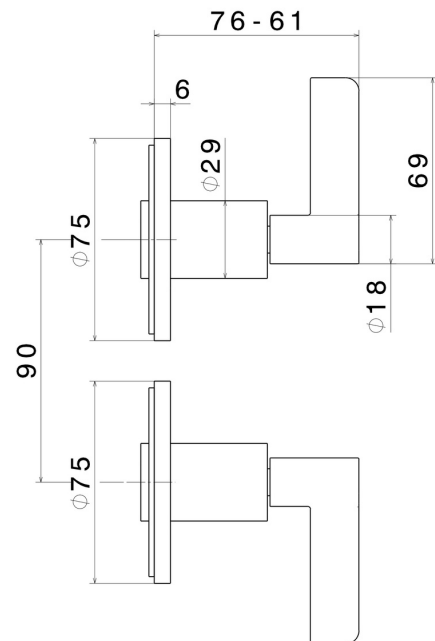

# BLINK CHIC

**71157E.58.063**

Complete concealed shower group with 1/2" in and out connections - finish PVD Gun Metal

Luxury. External part

## FEATURES

Material	<b>Brass</b>
Installation	<b>Wall mounted</b>
Hole type	<b>2 holes</b>
Water mixing	<b>Mechanical</b>
Required for installation	<b><u>27754.00.000</u></b>

## TECHNICAL DRAWING

 **AR Preview**  
try it in your home

More Details  
on our [website](#)

**BLINK CHIC**

**71157E.58.063**

Complete concealed shower group with 1/2" in and out connections - finish PVD Gun Metal