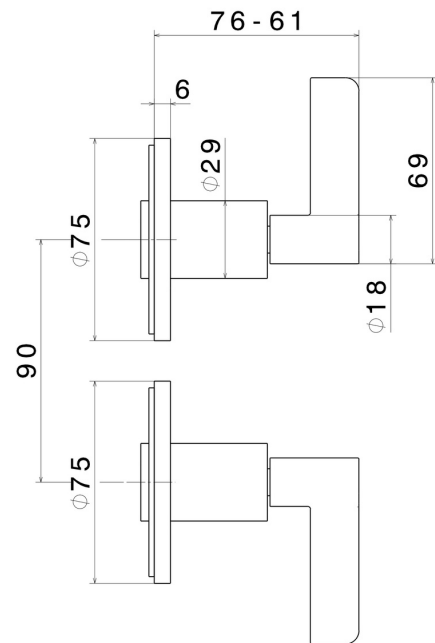

BLINK CHIC

71157E.59.098

Complete concealed shower group with 1/2" in and out connections - finish PVD Brushed Pale Gold

Luxury. External part

FEATURES

Material	Brass
Installation	Wall mounted
Hole type	2 holes
Water mixing	Mechanical
Required for installation	<u>27754.00.000</u>

TECHNICAL DRAWING

BLINK CHIC

71157E.59.098

Complete concealed shower group with 1/2" in and out connections - finish PVD Brushed Pale Gold

AVAILABLE FINISHES

59.098

PVD Brushed Pale Gold

01.093