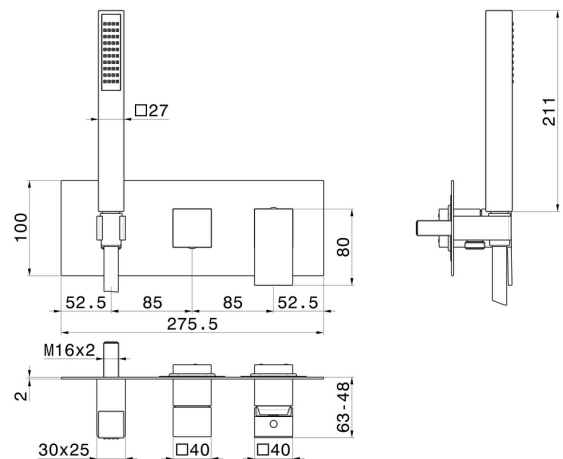

ERGO-Q

66469E.01.093

Complete concealed shower group, with shower set and 2 ways out diverter - finish Matt Black

External part

FEATURES

Material	Brass
Technology	Save Water
Installation	Wall concealed part
Diverter type	Mechanic diverter
Outlets	2 Ways Out
Water mixing	Mechanical
Required for installation	<u>31030.00.000</u>

TECHNICAL DRAWING

 **AR Preview**
try it in your home

More Details
on our [website](#)

ERGO-Q

66469E.01.093

Complete concealed shower group, with shower set and 2 ways out diverter - finish Matt Black

AVAILABLE FINISHES