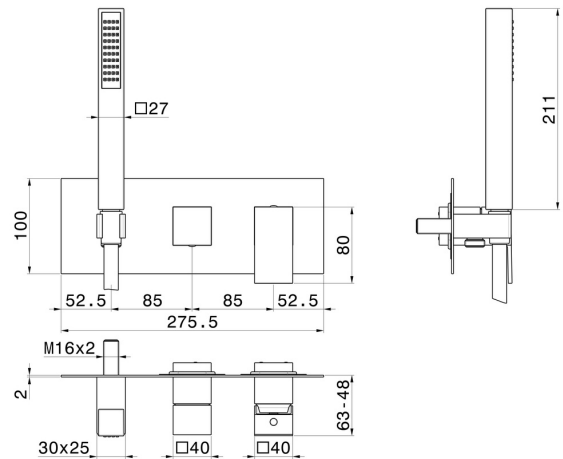

ERGO-Q

66469E.21.018

Complete concealed shower group, with shower set and 2 ways out diverter - finish Chrome

External part

FEATURES

Material	Brass
Technology	Save Water
Installation	Wall concealed part
Diverter type	Mechanic diverter
Outlets	2 Ways Out
Water mixing	Mechanical
Required for installation	<u>31030.00.000</u>

TECHNICAL DRAWING

ERGO-Q

66469E.21.018

Complete concealed shower group, with shower set and 2 ways out diverter - finish Chrome

AVAILABLE FINISHES

21.018

Chrome

01.093