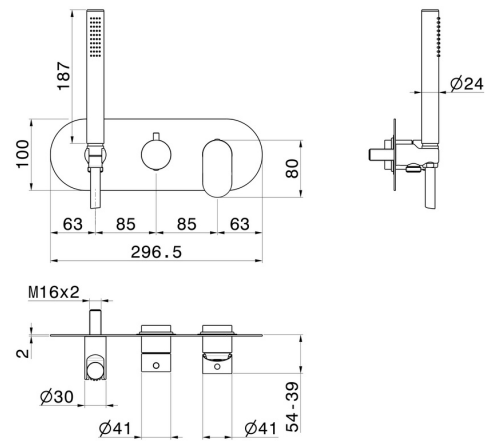

LINFA II

69469E.01.014

Complete concealed shower group, with shower set and 2 ways out diverter - finish Matt White

External part

FEATURES

Material	Brass
Technology	Save Water
Installation	Wall concealed part
Diverter type	Mechanic diverter
Water mixing	Mechanical
Required for installation	<u>31086.00.000</u>

TECHNICAL DRAWING

LINFA II

69469E.01.014

Complete concealed shower group, with shower set and 2 ways out diverter - finish Matt White

AVAILABLE FINISHES

01.014

Matt White

01.093