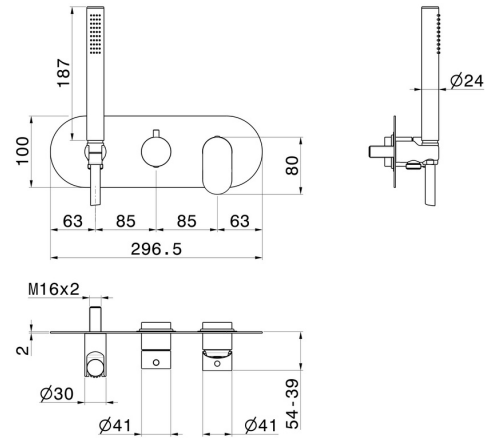

LINFA II

69469E.01.093

Complete concealed shower group, with shower set and 2 ways out diverter - finish Matt Black

External part

Matt Black

FEATURES

Material	Brass
Technology	Save Water
Installation	Wall concealed part
Diverter type	Mechanic diverter
Water mixing	Mechanical
Required for installation	<u>31086.00.000</u>

TECHNICAL DRAWING

LINFA II

69469E.01.093

Complete concealed shower group, with shower set and 2 ways out diverter - finish Matt Black

AVAILABLE FINISHES

01.093

Matt Black

01.014