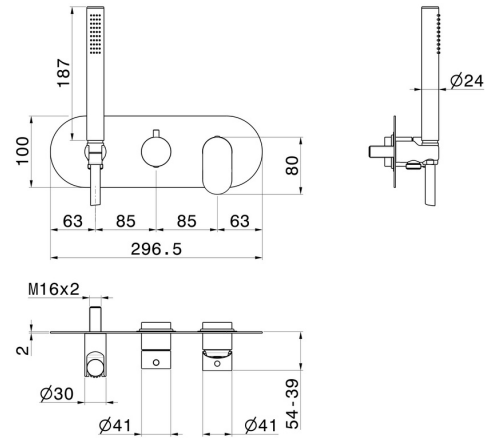

# LINFA II

**69469E.M0.070**

Complete concealed shower group, with shower set and 2 ways out diverter - finish Titanium Satin

External part

## FEATURES

Material	<b>Brass</b>
Technology	<b>Save Water</b>
Installation	<b>Wall concealed part</b>
Diverter type	<b>Mechanic diverter</b>
Water mixing	<b>Mechanical</b>
Required for installation	<b><u>31086.00.000</u></b>

## TECHNICAL DRAWING

**LINFA II**

**69469E.M0.070**

Complete concealed shower group, with shower set and 2 ways out diverter - finish Titanium Satin

**AVAILABLE FINISHES**

---

 **M0.070**  
Titanium Satin

 **01.014**  
finish Matt White