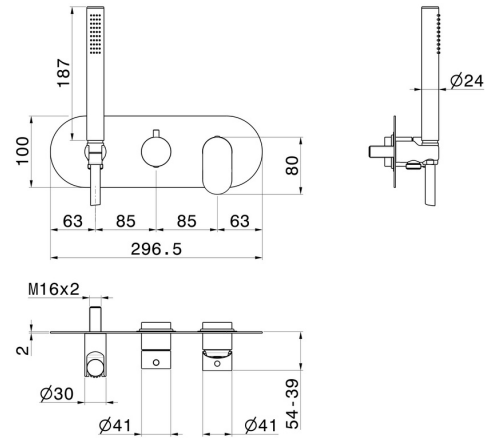

LINFA II

69469E.M0.071

Complete concealed shower group, with shower set and 2 ways out diverter - finish Gold Satin

External part

SAVE WATER

Gold Satin

FEATURES

Material	Brass
Technology	Save Water
Installation	Wall concealed part
Diverter type	Mechanic diverter
Water mixing	Mechanical
Required for installation	<u>31086.00.000</u>

TECHNICAL DRAWING

LINFA II

69469E.M0.071

Complete concealed shower group, with shower set and 2 ways out diverter - finish Gold Satin

AVAILABLE FINISHES

M0.071

Gold Satin

01.014