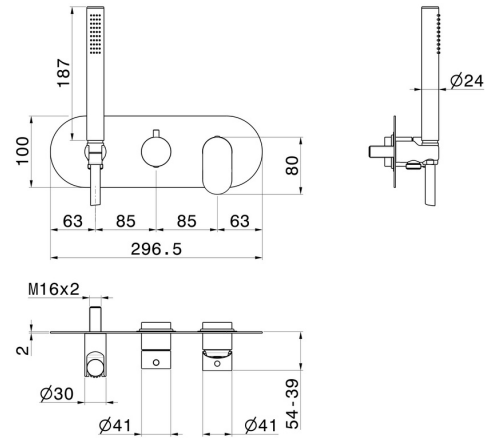

LINFA II

69469E.M0.072

Complete concealed shower group, with shower set and 2 ways out diverter - finish Copper Satin

External part

FEATURES

Material	Brass
Technology	Save Water
Installation	Wall concealed part
Diverter type	Mechanic diverter
Water mixing	Mechanical
Required for installation	<u>31086.00.000</u>

TECHNICAL DRAWING

LINFA II

69469E.M0.072

Complete concealed shower group, with shower set and 2 ways out diverter - finish Copper Satin

AVAILABLE FINISHES

M0.072

Copper Satin

01.014