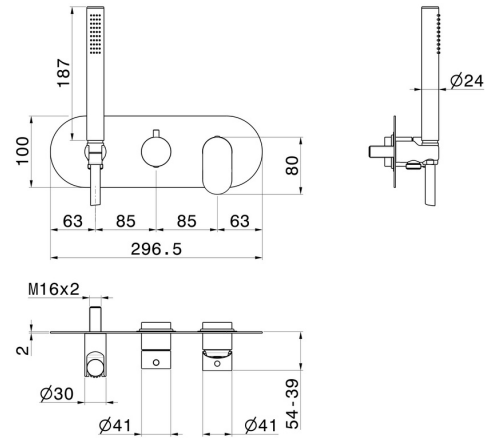

# LINFA II

**69469E.M0.075**

Complete concealed shower group, with shower set and 2 ways out diverter - finish Copper Glossy

External part

## FEATURES

Material	<b>Brass</b>
Technology	<b>Save Water</b>
Installation	<b>Wall concealed part</b>
Diverter type	<b>Mechanic diverter</b>
Water mixing	<b>Mechanical</b>
Required for installation	<b><u>31086.00.000</u></b>

## TECHNICAL DRAWING

**LINFA II**

**69469E.M0.075**

Complete concealed shower group, with shower set and 2 ways out diverter - finish Copper Glossy

**AVAILABLE FINISHES**

---

**M0.075**

Copper Glossy