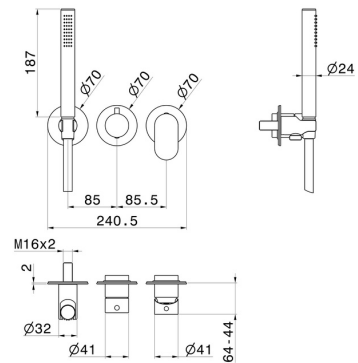

LINFA II

69468E.01.093

Complete concealed shower group, with shower set and 2 ways out diverter. Ø70 - finish Matt Black

External part

FEATURES

Material	Brass
Technology	Save Water
Installation	Wall concealed part
Hole type	3 holes
Diverter type	Mechanic diverter
Water mixing	Mechanical
Required for installation	<u>31086.00.000</u>

TECHNICAL DRAWING

LINFA II

69468E.01.093

Complete concealed shower group, with shower set and 2 ways out diverter. Ø70 - finish Matt Black

AVAILABLE FINISHES

01.093

Matt Black

01.014