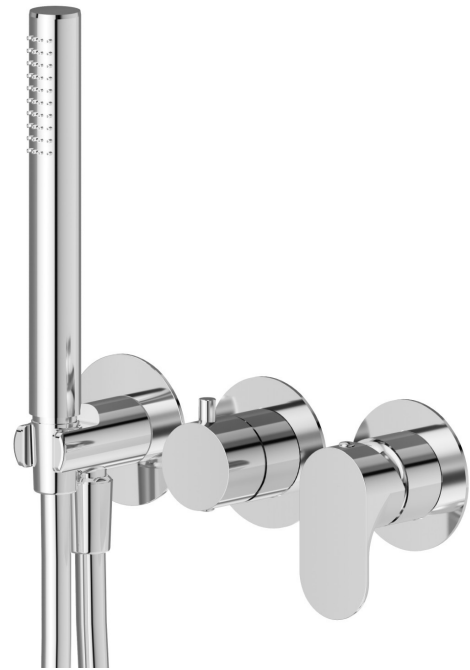

LINFA II

69468E.21.018

Complete concealed shower group, with shower set and 2 ways out diverter. Ø70 - finish Chrome

External part

Chrome

FEATURES

Material	Brass
Technology	Save Water
Installation	Wall concealed part
Hole type	3 holes
Diverter type	Mechanic diverter
Water mixing	Mechanical
Required for installation	<u>31086.00.000</u>

TECHNICAL DRAWING

LINFA II

69468E.21.018

Complete concealed shower group, with shower set and 2 ways out diverter. Ø70 - finish Chrome

AVAILABLE FINISHES

21.018

Chrome

01.014