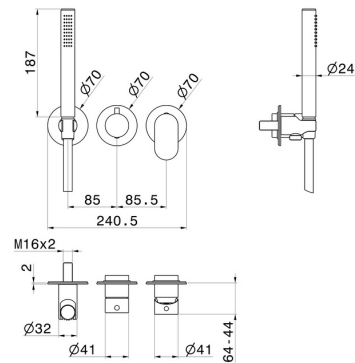

LINFA II

69468E.21.018

Complete concealed shower group, with shower set and 2 ways out diverter. Ø70 - finish Chrome

External part

Chrome

FEATURES

Material	Brass
Technology	Save Water
Installation	Wall concealed part
Hole type	3 holes
Diverter type	Mechanic diverter
Water mixing	Mechanical
Required for installation	<u>31086.00.000</u>

TECHNICAL DRAWING

LINFA II

69468E.21.018

Complete concealed shower group, with shower set and 2 ways out diverter. Ø70 - finish Chrome

AVAILABLE FINISHES

21.018

Chrome

01.014