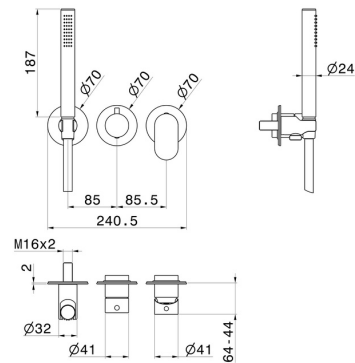

LINFA II

69468E.M0.070

Complete concealed shower group, with shower set and 2 ways out diverter. Ø70 - finish Titanium Satin

External part

FEATURES

Material	Brass
Technology	Save Water
Installation	Wall concealed part
Hole type	3 holes
Diverter type	Mechanic diverter
Water mixing	Mechanical
Required for installation	<u>31086.00.000</u>

TECHNICAL DRAWING

LINFA II

69468E.M0.070

Complete concealed shower group, with shower set and 2 ways out diverter. Ø70 - finish Titanium Satin

AVAILABLE FINISHES

M0.070

Titanium Satin

01.014