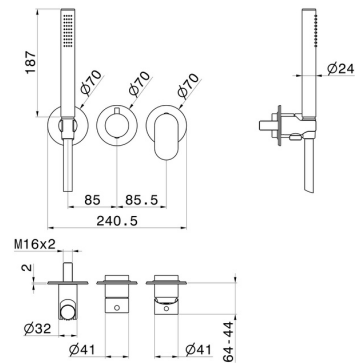

# LINFA II

**69468E.M0.072**

Complete concealed shower group, with shower set and 2 ways out diverter. Ø70 - finish Copper Satin

External part

## FEATURES

Material	<b>Brass</b>
Technology	<b>Save Water</b>
Installation	<b>Wall concealed part</b>
Hole type	<b>3 holes</b>
Diverter type	<b>Mechanic diverter</b>
Water mixing	<b>Mechanical</b>
Required for installation	<b><u>31086.00.000</u></b>

## TECHNICAL DRAWING

**LINFA II**

**69468E.M0.072**

Complete concealed shower group, with shower set and 2 ways out diverter. Ø70 - finish Copper Satin

**AVAILABLE FINISHES**

---

**M0.072**

Copper Satin