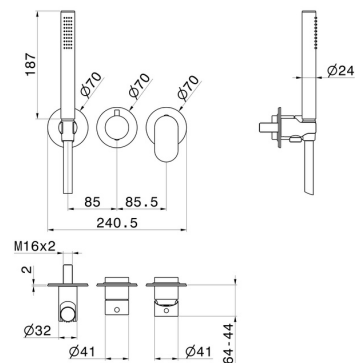

LINFA II

69468E.M0.075

Complete concealed shower group, with shower set and 2 ways out diverter. Ø70 - finish Copper Glossy

External part

FEATURES

Material	Brass
Technology	Save Water
Installation	Wall concealed part
Hole type	3 holes
Diverter type	Mechanic diverter
Water mixing	Mechanical
Required for installation	<u>31086.00.000</u>

TECHNICAL DRAWING

 **AR Preview**
try it in your home

More Details
on our [website](#)

LINFA II

69468E.M0.075

Complete concealed shower group, with shower set and 2 ways out diverter. Ø70 - finish Copper Glossy