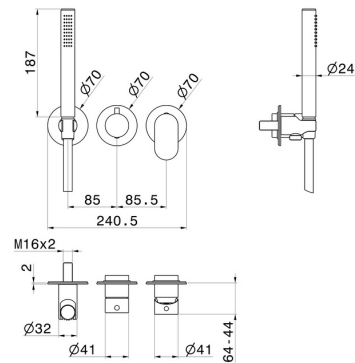

# LINFA II

**69468E.M0.077**

Complete concealed shower group, with shower set and 2 ways out diverter. Ø70 - finish Carbon Satin

External part

Carbon Satin

## FEATURES

Material	<b>Brass</b>
Technology	<b>Save Water</b>
Installation	<b>Wall concealed part</b>
Hole type	<b>3 holes</b>
Diverter type	<b>Mechanic diverter</b>
Water mixing	<b>Mechanical</b>
Required for installation	<b><u>31086.00.000</u></b>

## TECHNICAL DRAWING

**LINFA II**

**69468E.M0.077**

Complete concealed shower group, with shower set and 2 ways out diverter. Ø70 - finish Carbon Satin

**AVAILABLE FINISHES**

---

**M0.077**

Carbon Satin