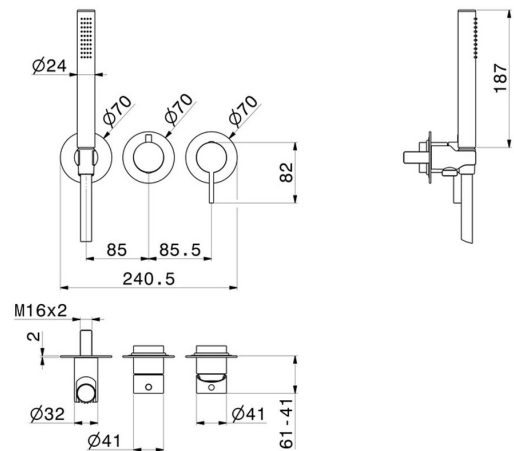

BLINK CHIC

71068E.01.093

Complete concealed shower group, with shower set and 2 ways out diverter - $\phi 70$ - finish Matt Black

External part

FEATURES

Material	Brass
Technology	Save Water
Installation	Wall mounted
Hole type	3 holes
Waste / Drain set	Without waste set
Diverter type	Mechanic diverter
Outlets	2 Ways Out
Water mixing	Mechanical
Required for installation	<u>31086.00.000</u>

TECHNICAL DRAWING

BLINK CHIC

71068E.01.093

Complete concealed shower group, with shower set and 2 ways out diverter - ø70 - finish Matt Black

AVAILABLE FINISHES

01.093

Matt Black

21.018