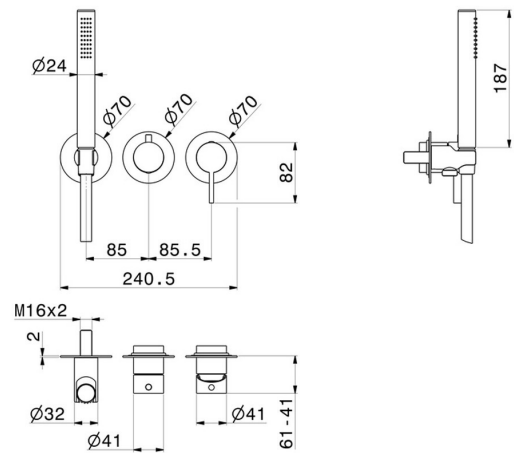

BLINK CHIC

71068E.21.018

Complete concealed shower group, with shower set and 2 ways out diverter - $\phi 70$ - finish Chrome

External part

Chrome

FEATURES

Material	Brass
Technology	Save Water
Installation	Wall mounted
Hole type	3 holes
Waste / Drain set	Without waste set
Diverter type	Mechanic diverter
Outlets	2 Ways Out
Water mixing	Mechanical
Required for installation	<u>31086.00.000</u>

TECHNICAL DRAWING

BLINK CHIC

71068E.21.018

Complete concealed shower group, with shower set and 2 ways out diverter - ø70 - finish Chrome

AVAILABLE FINISHES

21.018

Chrome

01.093