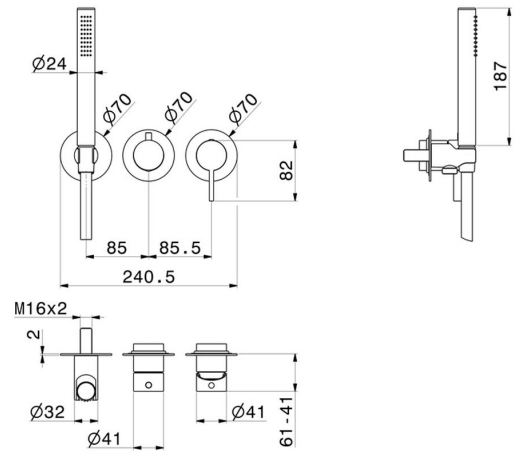

BLINK CHIC

71068E.47.083

Complete concealed shower group, with shower set and 2 ways out diverter - $\phi 70$ - finish Groove Bronze

External part

Groove Bronze

FEATURES

Material	Brass
Technology	Save Water
Installation	Wall mounted
Hole type	3 holes
Waste / Drain set	Without waste set
Diverter type	Mechanic diverter
Outlets	2 Ways Out
Water mixing	Mechanical
Required for installation	<u>31086.00.000</u>

TECHNICAL DRAWING

BLINK CHIC

71068E.47.083

Complete concealed shower group, with shower set and 2 ways out diverter - ø70 - finish Groove Bronze

AVAILABLE FINISHES

47.083

Groove Bronze

01.093