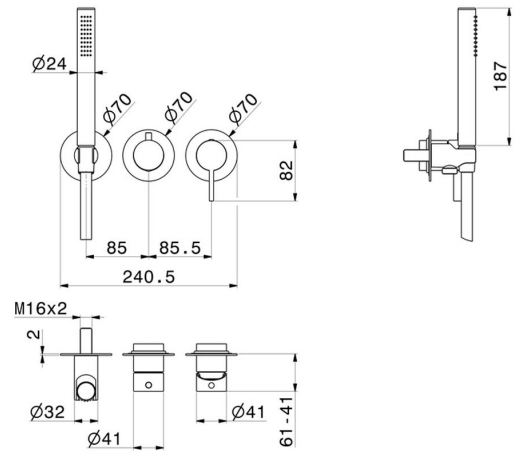

BLINK CHIC

71068E.58.061

Complete concealed shower group, with shower set and 2 ways out diverter - $\phi 70$ - finish PVD Copper Bronze

External part

PVD Copper Bronze

FEATURES

Material	Brass
Technology	Save Water
Installation	Wall mounted
Hole type	3 holes
Waste / Drain set	Without waste set
Diverter type	Mechanic diverter
Outlets	2 Ways Out
Water mixing	Mechanical
Required for installation	<u>31086.00.000</u>

TECHNICAL DRAWING

BLINK CHIC

71068E.58.061

Complete concealed shower group, with shower set and 2 ways out diverter - ø70 - finish PVD Copper Bronze

AVAILABLE FINISHES

58.061

PVD Copper Bronze

01.093