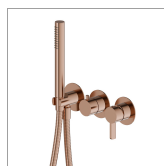

BLINK CHIC

71068E.58.061

Complete concealed shower group, with shower set and 2 ways out diverter - $\phi 70$ - finish PVD Copper Bronze

External part

PVD Copper Bronze

FEATURES

Material	Brass
Technology	Save Water
Installation	Wall mounted
Hole type	3 holes
Waste / Drain set	Without waste set
Diverter type	Mechanic diverter
Outlets	2 Ways Out
Water mixing	Mechanical
Required for installation	<u>31086.00.000</u>

TECHNICAL DRAWING

BLINK CHIC

71068E.58.061

Complete concealed shower group, with shower set and 2 ways out diverter - ø70 - finish PVD Copper Bronze

AVAILABLE FINISHES

58.061

PVD Copper Bronze

01.093

finish Matt Black

21.018

finish Chrome

47.083

finish Groove Bronze

58.063

finish PVD Gun Metal

59.098

finish PVD Brushed Pale Gold

61.020

finish PVD Glossy Gold