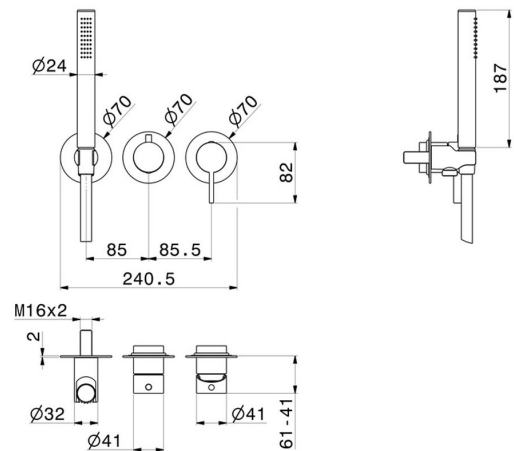

BLINK CHIC

71068E.61.020

Complete concealed shower group, with shower set and 2 ways out diverter - ø70 - finish PVD Glossy Gold

External part

FEATURES

Material	Brass
Technology	Save Water
Installation	Wall mounted
Hole type	3 holes
Waste / Drain set	Without waste set
Diverter type	Mechanic diverter
Outlets	2 Ways Out
Water mixing	Mechanical
Required for installation	<u>31086.00.000</u>

TECHNICAL DRAWING

 **AR Preview**
try it in your home

More Details
on our [website](#)

BLINK CHIC

71068E.61.020

Complete concealed shower group, with shower set and 2 ways out diverter - ø70 - finish PVD Glossy Gold