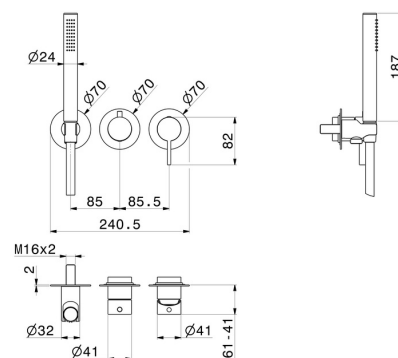

# BLINK CHIC

**71168E.01.093**

Complete concealed shower group, with shower set and 2 ways out diverter -  $\varnothing 70$  - finish Matt Black

Luxury. External part

SAVE WATER

Matt Black

## FEATURES

Material	<b>Brass</b>
Technology	<b>Save Water</b>
Installation	<b>Wall mounted</b>
Hole type	<b>3 holes</b>
Diverter type	<b>Mechanic diverter</b>
Outlets	<b>2 Ways Out</b>
Water mixing	<b>Mechanical</b>
Required for installation	<b><u>31086.00.000</u></b>

## TECHNICAL DRAWING

AR Preview  
try it in your home

More Details  
on our [website](#)

**BLINK CHIC**

**71168E.01.093**

Complete concealed shower group, with shower set and 2 ways out diverter - ø70 - finish Matt Black