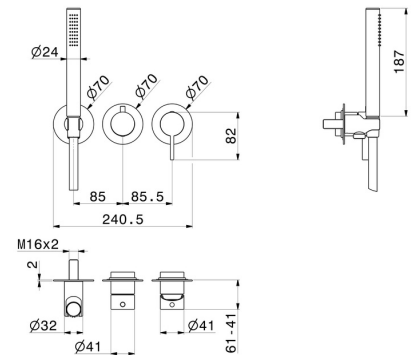

BLINK CHIC

71168E.58.061

Complete concealed shower group, with shower set and 2 ways out diverter - $\varnothing 70$ - finish PVD Copper Bronze

Luxury. External part

PVD Copper Bronze

FEATURES

Material	Brass
Technology	Save Water
Installation	Wall mounted
Hole type	3 holes
Diverter type	Mechanic diverter
Outlets	2 Ways Out
Water mixing	Mechanical
Required for installation	<u>31086.00.000</u>

TECHNICAL DRAWING

BLINK CHIC

71168E.58.061

Complete concealed shower group, with shower set and 2 ways out diverter - ø70 - finish PVD Copper Bronze

AVAILABLE FINISHES

58.061

PVD Copper Bronze

01.093