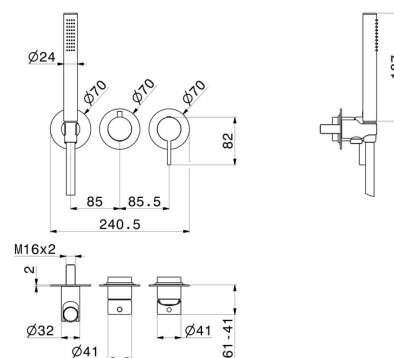

# BLINK CHIC

**71168E.58.063**

Complete concealed shower group, with shower set and 2 ways out diverter -  $\varnothing 70$  - finish PVD Gun Metal

Luxury. External part

PVD Gun Metal

## FEATURES

Material	<b>Brass</b>
Technology	<b>Save Water</b>
Installation	<b>Wall mounted</b>
Hole type	<b>3 holes</b>
Diverter type	<b>Mechanic diverter</b>
Outlets	<b>2 Ways Out</b>
Water mixing	<b>Mechanical</b>
Required for installation	<b><u>31086.00.000</u></b>

## TECHNICAL DRAWING

 **AR Preview**  
try it in your home

**More Details**  
on our [website](#)

**BLINK CHIC**

**71168E.58.063**

Complete concealed shower group, with shower set and 2 ways out diverter - ø70 - finish PVD Gun Metal