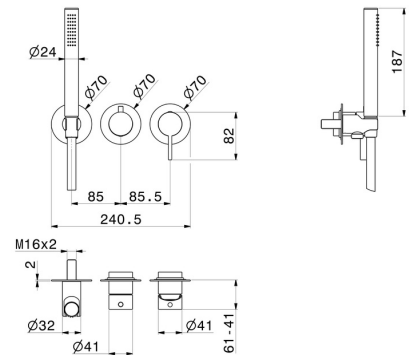

# BLINK CHIC

**71168E.59.098**

Complete concealed shower group, with shower set and 2 ways out diverter -  $\varnothing 70$  - finish PVD Brushed Pale Gold

Luxury. External part

PVD Brushed Pale Gold

## FEATURES

Material	<b>Brass</b>
Technology	<b>Save Water</b>
Installation	<b>Wall mounted</b>
Hole type	<b>3 holes</b>
Diverter type	<b>Mechanic diverter</b>
Outlets	<b>2 Ways Out</b>
Water mixing	<b>Mechanical</b>
Required for installation	<b><u>31086.00.000</u></b>

## TECHNICAL DRAWING

**BLINK CHIC**

**71168E.59.098**

Complete concealed shower group, with shower set and 2 ways out diverter - ø70 - finish PVD Brushed Pale Gold

**AVAILABLE FINISHES**

---

**59.098**

PVD Brushed Pale Gold