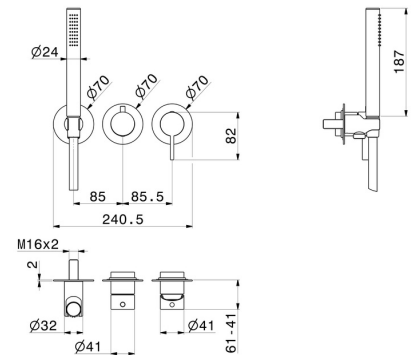

BLINK CHIC

71168E.61.020

Complete concealed shower group, with shower set and 2 ways out diverter - $\varnothing 70$ - finish PVD Glossy Gold

Luxury. External part

FEATURES

Material	Brass
Technology	Save Water
Installation	Wall mounted
Hole type	3 holes
Diverter type	Mechanic diverter
Outlets	2 Ways Out
Water mixing	Mechanical
Required for installation	<u>31086.00.000</u>

TECHNICAL DRAWING

BLINK CHIC

71168E.61.020

Complete concealed shower group, with shower set and 2 ways out diverter - ø70 - finish PVD Glossy Gold

AVAILABLE FINISHES

61.020

PVD Glossy Gold

01.093