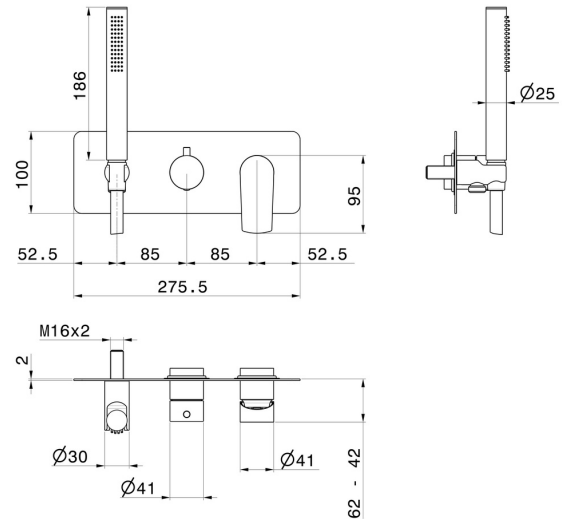

HAKA

72069E.01.014

Complete concealed shower group, with shower set and 2 ways out diverter - finish Matt White

External part

FEATURES

Material	Brass
Technology	Save Water
Installation	Wall concealed part
Diverter type	Mechanic diverter
Outlets	2 Ways Out
Water mixing	Mechanical
Required for installation	<u>31086.00.000</u>

TECHNICAL DRAWING

HAKA

72069E.01.014

Complete concealed shower group, with shower set and 2 ways out diverter - finish Matt White

AVAILABLE FINISHES

01.014

Matt White

01.093