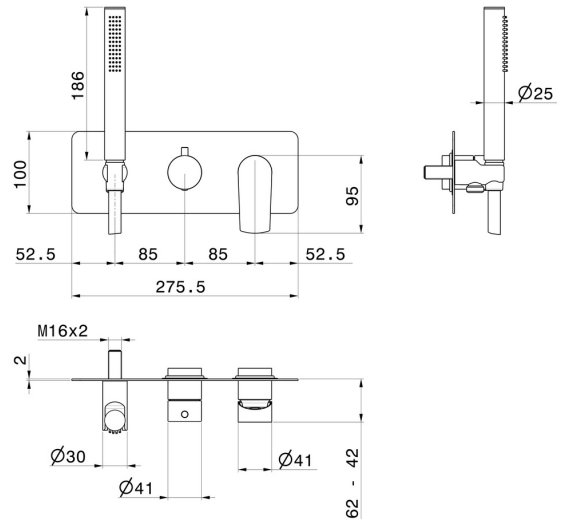

HAKA

72069E.01.093

Complete concealed shower group, with shower set and 2 ways out diverter - finish Matt Black

External part

Matt Black

FEATURES

Material	Brass
Technology	Save Water
Installation	Wall concealed part
Diverter type	Mechanic diverter
Outlets	2 Ways Out
Water mixing	Mechanical
Required for installation	<u>31086.00.000</u>

TECHNICAL DRAWING

HAKA

72069E.01.093

Complete concealed shower group, with shower set and 2 ways out diverter - finish Matt Black

AVAILABLE FINISHES

01.093

Matt Black

01.014