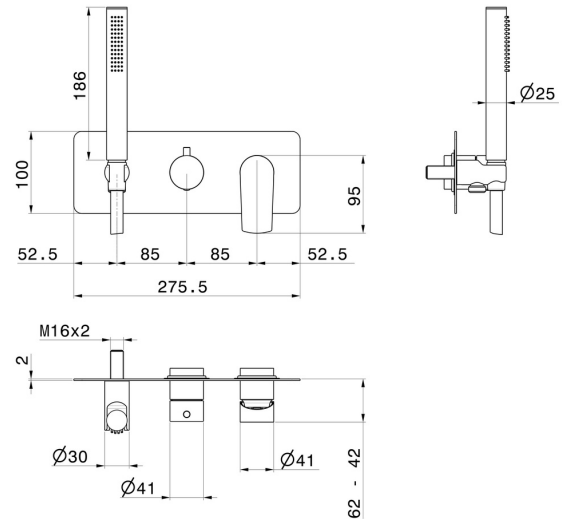

HAKA

72069E.21.018

Complete concealed shower group, with shower set and 2 ways out diverter - finish Chrome

External part

FEATURES

Material	Brass
Technology	Save Water
Installation	Wall concealed part
Diverter type	Mechanic diverter
Outlets	2 Ways Out
Water mixing	Mechanical
Required for installation	<u>31086.00.000</u>

TECHNICAL DRAWING

HAKA

72069E.21.018

Complete concealed shower group, with shower set and 2 ways out diverter - finish Chrome

AVAILABLE FINISHES

21.018

Chrome

01.014