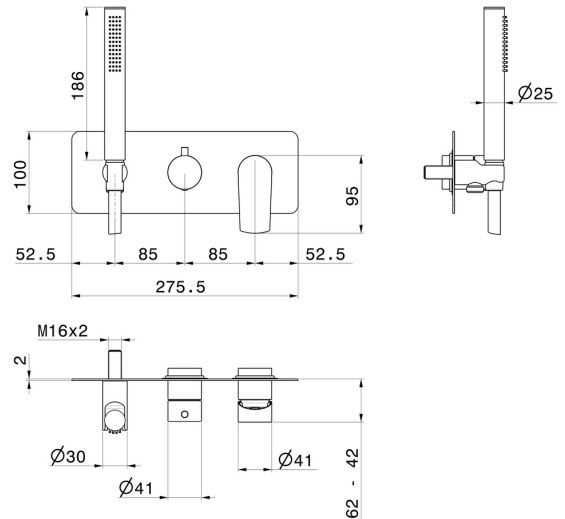

HAKA

72069E.59.064

Complete concealed shower group, with shower set and 2 ways out diverter - finish PVD Brushed Gun Metal

External part

FEATURES

Material	Brass
Technology	Save Water
Installation	Wall concealed part
Diverter type	Mechanic diverter
Outlets	2 Ways Out
Water mixing	Mechanical
Required for installation	<u>31086.00.000</u>

TECHNICAL DRAWING

HAKA

72069E.59.064

Complete concealed shower group, with shower set and 2 ways out diverter - finish PVD Brushed Gun Metal

AVAILABLE FINISHES

59.064

PVD Brushed Gun Metal

01.014