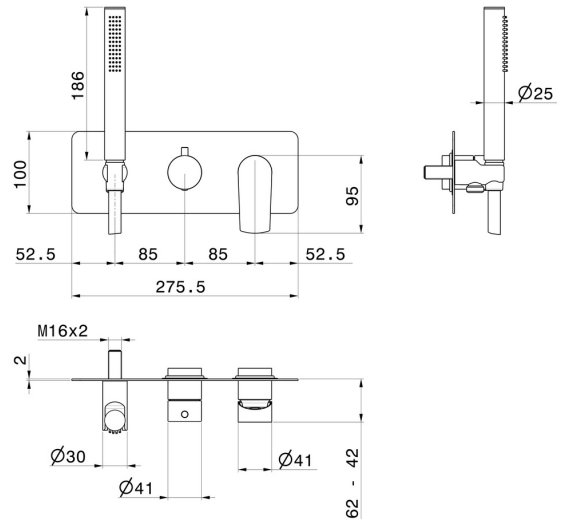

# HAKA

**72069E.59.066**

Complete concealed shower group, with shower set and 2 ways out diverter - finish PVD Brushed steel

External part

PVD Brushed steel

## FEATURES

Material	<b>Brass</b>
Technology	<b>Save Water</b>
Installation	<b>Wall concealed part</b>
Diverter type	<b>Mechanic diverter</b>
Outlets	<b>2 Ways Out</b>
Water mixing	<b>Mechanical</b>
Required for installation	<b><u>31086.00.000</u></b>

## TECHNICAL DRAWING

**HAKA**

**72069E.59.066**

Complete concealed shower group, with shower set and 2 ways out diverter - finish PVD  
Brushed steel

**AVAILABLE FINISHES**

---

**59.066**

PVD Brushed steel