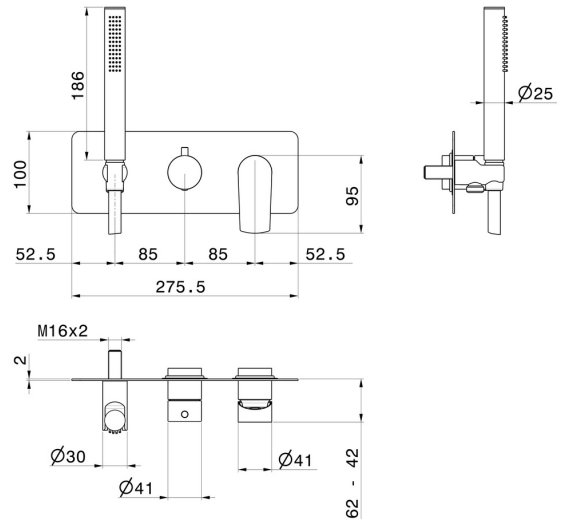

HAKA

72069E.59.067

Complete concealed shower group, with shower set and 2 ways out diverter - finish PVD Brushed Copper Bronze

External part

PVD Brushed Copper Bronze

FEATURES

Material	Brass
Technology	Save Water
Installation	Wall concealed part
Diverter type	Mechanic diverter
Outlets	2 Ways Out
Water mixing	Mechanical
Required for installation	<u>31086.00.000</u>

TECHNICAL DRAWING

HAKA

72069E.59.067

Complete concealed shower group, with shower set and 2 ways out diverter - finish PVD
Brushed Copper Bronze

AVAILABLE FINISHES

59.067

PVD Brushed Copper Bronze

01.014