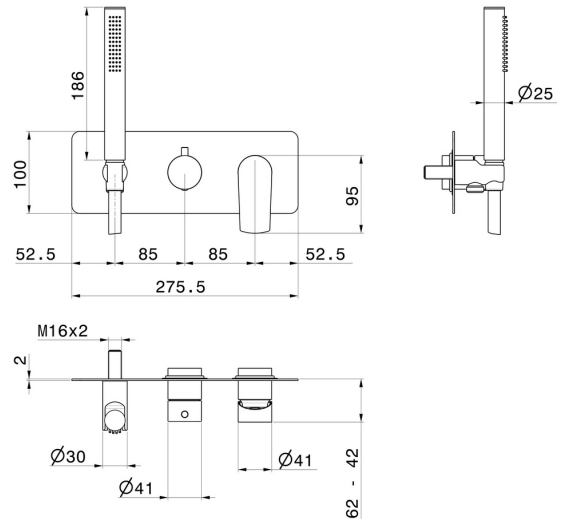

TECHNICAL DRAWING

AR Preview
try it in your home

More Details
on our [website](#)