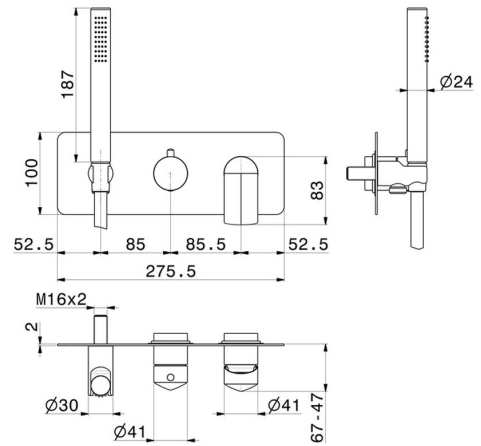

DELTA ZERO

72269E.01.014

Complete concealed shower group, with shower set and 2 ways out diverter - finish Matt White

External part

FEATURES

- | | |
|---------------|----------------------------|
| Material | Brass |
| Technology | Save Water |
| Installation | Wall concealed part |
| Control type | Single lever |
| Diverter type | Mechanic diverter |
| Outlets | 2 Ways Out |
| Water mixing | Mechanical |

TECHNICAL DRAWING

DELTA ZERO

72269E.01.014

Complete concealed shower group, with shower set and 2 ways out diverter - finish Matt White

AVAILABLE FINISHES

01.014

Matt White

01.093