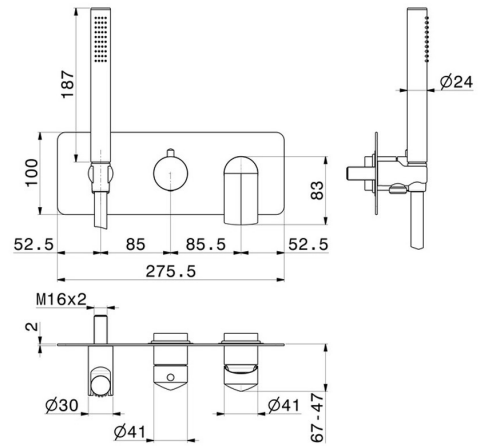

DELTA ZERO

72269E.01.093

Complete concealed shower group, with shower set and 2 ways out diverter - finish Matt Black

External part

Matt Black

FEATURES

- | | |
|---------------|----------------------------|
| Material | Brass |
| Technology | Save Water |
| Installation | Wall concealed part |
| Control type | Single lever |
| Diverter type | Mechanic diverter |
| Outlets | 2 Ways Out |
| Water mixing | Mechanical |

TECHNICAL DRAWING

DELTA ZERO

72269E.01.093

Complete concealed shower group, with shower set and 2 ways out diverter - finish Matt Black

AVAILABLE FINISHES

01.093

Matt Black

01.014